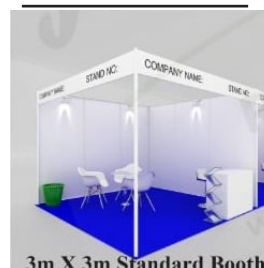

### Event Venue:

### Key:

- No. Represents: Open 3m x 3m booth
- No. Represents: Reserved 3m x 3m booth
- No. Represents: Booked 3m x 3m booth

### Booth 3d View

### Inside the booth:

- 1) 1 Table and 2 Chairs
- 2) 1 Counter
- 3) 1 Power point
- 4) 3 Lights
- 5) Facia name